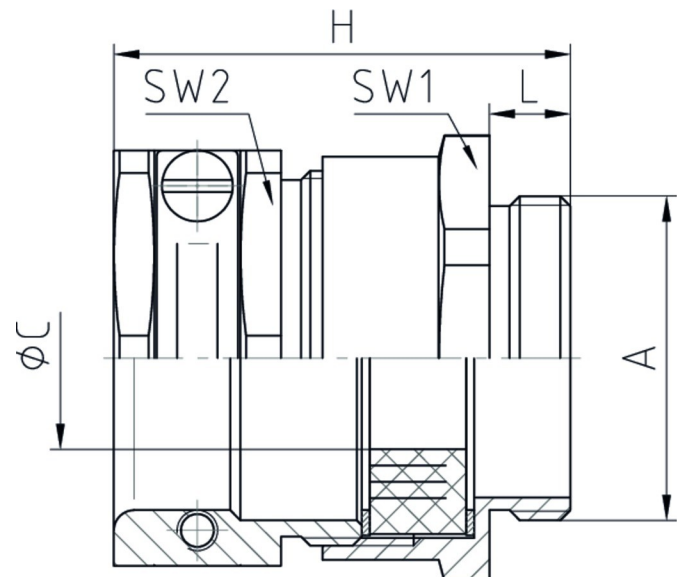

KOMPAKT cable gland

19.6xx

Pressure screw	Brass CuZn39Pb3, nickel-plated
Strain relief clamp	Brass, nickel-plated
Bolts	Stainless steel
Washers	Steel, zinc-plated
Sealing ring	SBR/NBR, multiple perforation
Gland body	Brass CuZn39Pb3, nickel-plated
Connecting thread	Pg as per DIN 40430
Rubber bushing	SBR/NBR, multiple perforation

Properties

Temperature range (°C)	-30 +100	• increased anchorage
Protection grade	55	

Features

Connecting thread standard length

A	ØC	L	SW1	SW2	H		Part No.
Pg 9	6 - 8,5	6	17	17	31	100	19.609
Pg 11	7,5 - 12	6	20	20	32	50	19.611
Pg 13,5	8,5 - 13	6,5	22	22	33,5	50	19.613
Pg 16	9,5 - 15	6,5	24	24	34,5	50	19.616
Pg 21	12 - 19	7	30	30	39,5	50	19.621
Pg 29	16,5 - 27	8	40	41	45	25	19.629
Pg 36	29 - 33	9	50	50	61	10	19.636
Pg 42	34 - 39	10	57	57	66	5	19.642
Pg 48	39 - 45	10	64	64	67,5	5	19.648

* Clamping range of anchorage