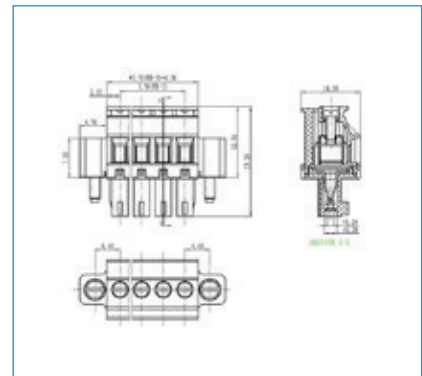

CRV02-3.5-R	CRV02-3.81-R	CRV02-3.5-L	CRV02-3.81-L	CRV02-3.5-RF	CRV02-3.81-RF
CRV03-3.5-R	CRV03-3.81-R	CRV03-3.5-L	CRV03-3.81-L	CRV03-3.5-RF	CRV03-3.81-RF
CRV04-3.5-R	CRV04-3.81-R	CRV04-3.5-L	CRV04-3.81-L	CRV04-3.5-RF	CRV04-3.81-RF
CRV05-3.5-R	CRV05-3.81-R	CRV05-3.5-L	CRV05-3.81-L	CRV05-3.5-RF	CRV05-3.81-RF
CRV06-3.5-R	CRV06-3.81-R	CRV06-3.5-L	CRV06-3.81-L	CRV06-3.5-RF	CRV06-3.81-RF
CRV07-3.5-R	CRV07-3.81-R	CRV07-3.5-L	CRV07-3.81-L	CRV07-3.5-RF	CRV07-3.81-RF
CRV08-3.5-R	CRV08-3.81-R	CRV08-3.5-L	CRV08-3.81-L	CRV08-3.5-RF	CRV08-3.81-RF
CRV09-3.5-R	CRV09-3.81-R	CRV09-3.5-L	CRV09-3.81-L	CRV09-3.5-RF	CRV09-3.81-RF
CRV10-3.5-R	CRV10-3.81-R	CRV10-3.5-L	CRV10-3.81-L	CRV10-3.5-RF	CRV10-3.81-RF
CRV11-3.5-R	CRV11-3.81-R	CRV11-3.5-L	CRV11-3.81-L	CRV11-3.5-RF	CRV11-3.81-RF
CRV12-3.5-R	CRV12-3.81-R	CRV12-3.5-L	CRV12-3.81-L	CRV12-3.5-RF	CRV12-3.81-RF
CRV13-3.5-R	CRV13-3.81-R	CRV13-3.5-L	CRV13-3.81-L	CRV13-3.5-RF	CRV13-3.81-RF
CRV14-3.5-R	CRV14-3.81-R	CRV14-3.5-L	CRV14-3.81-L	CRV14-3.5-RF	CRV14-3.81-RF
CRV15-3.5-R	CRV15-3.81-R	CRV15-3.5-L	CRV15-3.81-L	CRV15-3.5-RF	CRV15-3.81-RF
CRV16-3.5-R	CRV16-3.81-R	CRV16-3.5-L	CRV16-3.81-L	CRV16-3.5-RF	CRV16-3.81-RF
CRV17-3.5-R	CRV17-3.81-R	CRV17-3.5-L	CRV17-3.81-L	CRV17-3.5-RF	CRV17-3.81-RF
CRV18-3.5-R	CRV18-3.81-R	CRV18-3.5-L	CRV18-3.81-L	CRV18-3.5-RF	CRV18-3.81-RF
CRV19-3.5-R	CRV19-3.81-R	CRV19-3.5-L	CRV19-3.81-L	CRV19-3.5-RF	CRV19-3.81-RF
CRV20-3.5-R	CRV20-3.81-R	CRV20-3.5-L	CRV20-3.81-L	CRV20-3.5-RF	CRV20-3.81-RF
CRV21-3.5-R	CRV21-3.81-R	CRV21-3.5-L	CRV21-3.81-L	CRV21-3.5-RF	CRV21-3.81-RF
CRV22-3.5-R	CRV22-3.81-R	CRV22-3.5-L	CRV22-3.81-L	CRV22-3.5-RF	CRV22-3.81-RF
CRV23-3.5-R	CRV23-3.81-R	CRV23-3.5-L	CRV23-3.81-L		
CRV24-3.5-R	CRV24-3.81-R	CRV24-3.5-L	CRV24-3.81-L