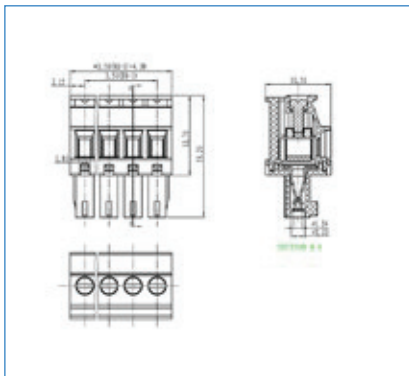

CRV02-3.5-R	CRV02-3.81-R	CRV02-3.5-L	CRV02-3.81-L	CRV02-3.5-RF	CRV02-3.81-RF
CRV03-3.5-R	CRV03-3.81-R	CRV03-3.5-L	CRV03-3.81-L	CRV03-3.5-RF	CRV03-3.81-RF
CRV04-3.5-R	CRV04-3.81-R	CRV04-3.5-L	CRV04-3.81-L	CRV04-3.5-RF	CRV04-3.81-RF
CRV05-3.5-R	CRV05-3.81-R	CRV05-3.5-L	CRV05-3.81-L	CRV05-3.5-RF	CRV05-3.81-RF
CRV06-3.5-R	CRV06-3.81-R	CRV06-3.5-L	CRV06-3.81-L	CRV06-3.5-RF	CRV06-3.81-RF
CRV07-3.5-R	CRV07-3.81-R	CRV07-3.5-L	CRV07-3.81-L	CRV07-3.5-RF	CRV07-3.81-RF
CRV08-3.5-R	CRV08-3.81-R	CRV08-3.5-L	CRV08-3.81-L	CRV08-3.5-RF	CRV08-3.81-RF
CRV09-3.5-R	CRV09-3.81-R	CRV09-3.5-L	CRV09-3.81-L	CRV09-3.5-RF	CRV09-3.81-RF
CRV10-3.5-R	CRV10-3.81-R	CRV10-3.5-L	CRV10-3.81-L	CRV10-3.5-RF	CRV10-3.81-RF
CRV11-3.5-R	CRV11-3.81-R	CRV11-3.5-L	CRV11-3.81-L	CRV11-3.5-RF	CRV11-3.81-RF
CRV12-3.5-R	CRV12-3.81-R	CRV12-3.5-L	CRV12-3.81-L	CRV12-3.5-RF	CRV12-3.81-RF
CRV13-3.5-R	CRV13-3.81-R	CRV13-3.5-L	CRV13-3.81-L	CRV13-3.5-RF	CRV13-3.81-RF
CRV14-3.5-R	CRV14-3.81-R	CRV14-3.5-L	CRV14-3.81-L	CRV14-3.5-RF	CRV14-3.81-RF
CRV15-3.5-R	CRV15-3.81-R	CRV15-3.5-L	CRV15-3.81-L	CRV15-3.5-RF	CRV15-3.81-RF
CRV16-3.5-R	CRV16-3.81-R	CRV16-3.5-L	CRV16-3.81-L	CRV16-3.5-RF	CRV16-3.81-RF
CRV17-3.5-R	CRV17-3.81-R	CRV17-3.5-L	CRV17-3.81-L	CRV17-3.5-RF	CRV17-3.81-RF
CRV18-3.5-R	CRV18-3.81-R	CRV18-3.5-L	CRV18-3.81-L	CRV18-3.5-RF	CRV18-3.81-RF
CRV19-3.5-R	CRV19-3.81-R	CRV19-3.5-L	CRV19-3.81-L	CRV19-3.5-RF	CRV19-3.81-RF
CRV20-3.5-R	CRV20-3.81-R	CRV20-3.5-L	CRV20-3.81-L	CRV20-3.5-RF	CRV20-3.81-RF
CRV21-3.5-R	CRV21-3.81-R	CRV21-3.5-L	CRV21-3.81-L	CRV21-3.5-RF	CRV21-3.81-RF
CRV22-3.5-R	CRV22-3.81-R	CRV22-3.5-L	CRV22-3.81-L	CRV22-3.5-RF	CRV22-3.81-RF
CRV23-3.5-R	CRV23-3.81-R	CRV23-3.5-L	CRV23-3.81-L		
CRV24-3.5-R	CRV24-3.81-R	CRV24-3.5-L	CRV24-3.81-L