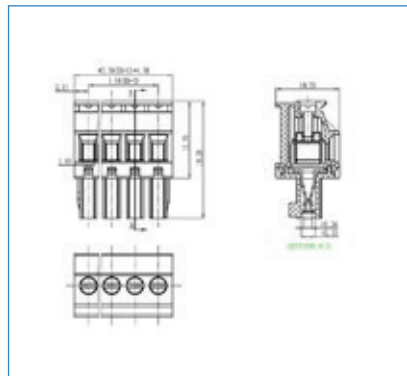

CRV02-3.5-R	CRV02-3.81-R	CRV02-3.5-L	CRV02-3.81-L	CRV02-3.5-RF	CRV02-3.81-RF
CRV03-3.5-R	CRV03-3.81-R	CRV03-3.5-L	CRV03-3.81-L	CRV03-3.5-RF	CRV03-3.81-RF
CRV04-3.5-R	CRV04-3.81-R	CRV04-3.5-L	CRV04-3.81-L	CRV04-3.5-RF	CRV04-3.81-RF
CRV05-3.5-R	CRV05-3.81-R	CRV05-3.5-L	CRV05-3.81-L	CRV05-3.5-RF	CRV05-3.81-RF
CRV06-3.5-R	CRV06-3.81-R	CRV06-3.5-L	CRV06-3.81-L	CRV06-3.5-RF	CRV06-3.81-RF
CRV07-3.5-R	CRV07-3.81-R	CRV07-3.5-L	CRV07-3.81-L	CRV07-3.5-RF	CRV07-3.81-RF
CRV08-3.5-R	CRV08-3.81-R	CRV08-3.5-L	CRV08-3.81-L	CRV08-3.5-RF	CRV08-3.81-RF
CRV09-3.5-R	CRV09-3.81-R	CRV09-3.5-L	CRV09-3.81-L	CRV09-3.5-RF	CRV09-3.81-RF
CRV10-3.5-R	CRV10-3.81-R	CRV10-3.5-L	CRV10-3.81-L	CRV10-3.5-RF	CRV10-3.81-RF
CRV11-3.5-R	CRV11-3.81-R	CRV11-3.5-L	CRV11-3.81-L	CRV11-3.5-RF	CRV11-3.81-RF
CRV12-3.5-R	CRV12-3.81-R	CRV12-3.5-L	CRV12-3.81-L	CRV12-3.5-RF	CRV12-3.81-RF
CRV13-3.5-R	CRV13-3.81-R	CRV13-3.5-L	CRV13-3.81-L	CRV13-3.5-RF	CRV13-3.81-RF
CRV14-3.5-R	CRV14-3.81-R	CRV14-3.5-L	CRV14-3.81-L	CRV14-3.5-RF	CRV14-3.81-RF
CRV15-3.5-R	CRV15-3.81-R	CRV15-3.5-L	CRV15-3.81-L	CRV15-3.5-RF	CRV15-3.81-RF
CRV16-3.5-R	CRV16-3.81-R	CRV16-3.5-L	CRV16-3.81-L	CRV16-3.5-RF	CRV16-3.81-RF
CRV17-3.5-R	CRV17-3.81-R	CRV17-3.5-L	CRV17-3.81-L	CRV17-3.5-RF	CRV17-3.81-RF
CRV18-3.5-R	CRV18-3.81-R	CRV18-3.5-L	CRV18-3.81-L	CRV18-3.5-RF	CRV18-3.81-RF
CRV19-3.5-R	CRV19-3.81-R	CRV19-3.5-L	CRV19-3.81-L	CRV19-3.5-RF	CRV19-3.81-RF
CRV20-3.5-R	CRV20-3.81-R	CRV20-3.5-L	CRV20-3.81-L	CRV20-3.5-RF	CRV20-3.81-RF
CRV21-3.5-R	CRV21-3.81-R	CRV21-3.5-L	CRV21-3.81-L	CRV21-3.5-RF	CRV21-3.81-RF
CRV22-3.5-R	CRV22-3.81-R	CRV22-3.5-L	CRV22-3.81-L	CRV22-3.5-RF	CRV22-3.81-RF
CRV23-3.5-R	CRV23-3.81-R	CRV23-3.5-L	CRV23-3.81-L		
CRV24-3.5-R	CRV24-3.81-R	CRV24-3.5-L	CRV24-3.81-L