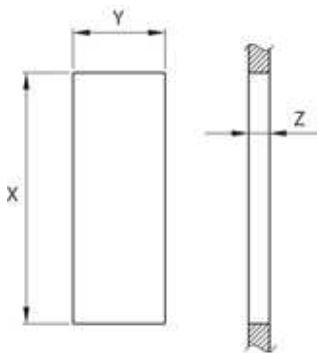

Switch size indicator lights

B5 Series

Square cut out - 30X11

- Signal lights B1 series
- Different colours available
- Room temperature: 120 °C

Products

Customising on demand

Electrical features

Room temperature up to

Wiring diagrams

- Signal lights

Cut out (mm)

Z	Y	X
0.7 ... 1.25	11.0 ^{+0.2} ₀	30.0 ⁰ _{-0.1}
1.25 ... 2.0	11.0 ^{+0.2} ₀	30.2 ⁰ _{-0.1}
2.0 ... 3.0	11.0 ^{+0.2} ₀	30.6 ⁰ _{-0.2}
3.0 ... 4.0	11.0 ^{+0.2} ₀	30.8 ⁰ _{-0.2}