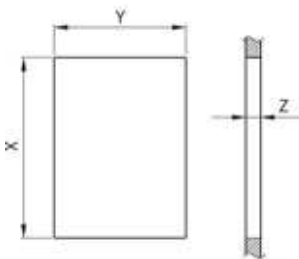

Switch size indicator lights

B7 Series

Square cut out - 30X22

- Signal lights B4 series
- Different colours available
- Room temperature: 120 °C
- Applications: white goods

Products

Customising on demand

Electrical features

Vde 710

Wiring diagrams

- Signal lights

Cut out (mm)

Z	Y	X
0.75 ... 1.25	22.0 ^{+0.2} ₀	30.0 ⁰ _{-0.1}
1.25 ... 2.0	22.0 ^{+0.2} ₀	30.2 ⁰ _{-0.1}
2.0 ... 3.0	22.0 ^{+0.2} ₀	30.6 ⁰ _{-0.2}
3.0 ... 4.0	22.0 ^{+0.2} ₀	30.8 ⁰ _{-0.2}