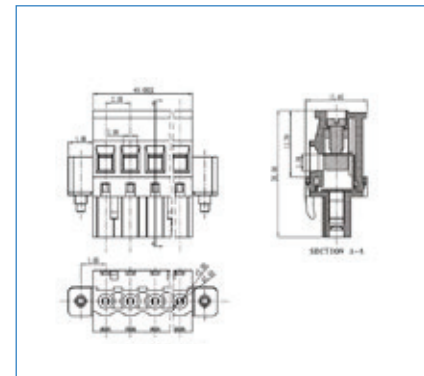

CRV02-7.5-R	CRV02-7.62-R	CRV02-7.5-L	CRV02-7.62-L	CRV02-5-RF	CRV02-5.08-RF
CRV03-7.5-R	CRV03-7.62-R	CRV03-7.5-L	CRV03-7.62-L	CRV03-5-RF	CRV03-5.08-RF
CRV04-7.5-R	CRV04-7.62-R	CRV04-7.5-L	CRV04-7.62-L	CRV04-5-RF	CRV04-5.08-RF
CRV05-7.5-R	CRV05-7.62-R	CRV05-7.5-L	CRV05-7.62-L	CRV05-5-RF	CRV05-5.08-RF
CRV06-7.5-R	CRV06-7.62-R	CRV06-7.5-L	CRV06-7.62-L	CRV06-5-RF	CRV06-5.08-RF
CRV07-7.5-R	CRV07-7.62-R	CRV07-7.5-L	CRV07-7.62-L	CRV07-5-RF	CRV07-5.08-RF
CRV08-7.5-R	CRV08-7.62-R	CRV08-7.5-L	CRV08-7.62-L	CRV08-5-RF	CRV08-5.08-RF
CRV09-7.5-R	CRV09-7.62-R	CRV09-7.5-L	CRV09-7.62-L	CRV09-5-RF	CRV09-5.08-RF
CRV10-7.5-R	CRV10-7.62-R	CRV10-7.5-L	CRV10-7.62-L	CRV10-5-RF	CRV10-5.08-RF
CRV11-7.5-R	CRV11-7.62-R	CRV11-7.5-L	CRV11-7.62-L	CRV11-5-RF	CRV11-5.08-RF
CRV12-7.5-R	CRV12-7.62-R	CRV12-7.5-L	CRV12-7.62-L	CRV12-5-RF	CRV12-5.08-RF
CRV13-7.5-R	CRV13-7.62-R	CRV13-7.5-L	CRV13-7.62-L	CRV13-5-RF	CRV13-5.08-RF
CRV14-7.5-R	CRV14-7.62-R	CRV14-7.5-L	CRV14-7.62-L	CRV14-5-RF	CRV14-5.08-RF
CRV15-7.5-R	CRV15-7.62-R	CRV15-7.5-L	CRV15-7.62-L	CRV15-5-RF	CRV15-5.08-RF
CRV16-7.5-R	CRV16-7.62-R	CRV16-7.5-L	CRV16-7.62-L	CRV16-5-RF	CRV16-5.08-RF
CRV17-7.5-R	CRV17-7.62-R	CRV17-7.5-L	CRV17-7.62-L	CRV17-5-RF	CRV17-5.08-RF
CRV18-7.5-R	CRV18-7.62-R	CRV18-7.5-L	CRV18-7.62-L	CRV18-5-RF	CRV18-5.08-RF
CRV19-7.5-R	CRV19-7.62-R	CRV19-7.5-L	CRV19-7.62-L	CRV19-5-RF	CRV19-5.08-RF
CRV20-7.5-R	CRV20-7.62-R	CRV20-7.5-L	CRV20-7.62-L	CRV20-5-RF	CRV20-5.08-RF
CRV21-7.5-R	CRV21-7.62-R	CRV21-7.5-L	CRV21-7.62-L	CRV21-5-RF	CRV21-5.08-RF
CRV22-7.5-R	CRV22-7.62-R	CRV22-7.5-L	CRV22-7.62-L	CRV22-5-RF	CRV22-5.08-RF
CRV23-7.5-R	CRV23-7.62-R	CRV23-7.5-L	CRV23-7.62-L		
CRV24-7.5-R	CRV24-7.62-R	CRV24-7.5-L	CRV24-7.62-L