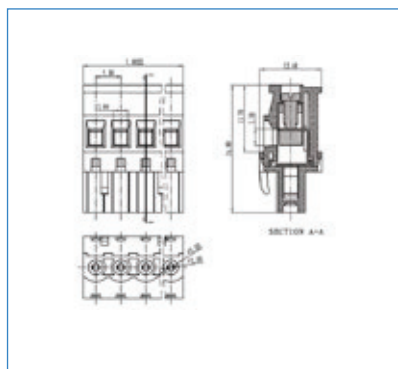

CRV-L

5 mm	5,08
2÷24	
M3	
PA66, UL 94V0	
450V	
20A	
2,5 mm² 28÷14 AWG	
-40°C + 105°C	
0,5Nm (4,5 Lb in)	
7 mm	
15A-300V	
GN(green)	
BK (nero - black) / GY (grigio chiaro/light grey)