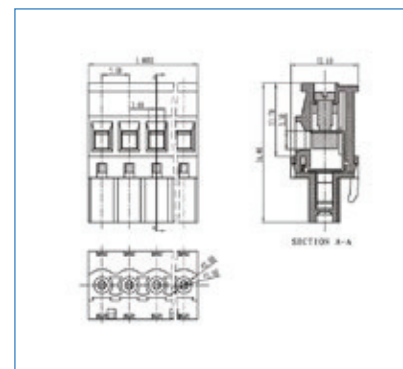

CRV-L

5 mm	5,08
2÷24	
M3	
PA66, UL 94V0	
450V	
20A	
2,5 mm² 28÷14 AWG	
-40°C + 105°C	
0,5Nm (4,5 Lb in)	
7 mm	
15A-300V	
GN(green)	
BK (nero - black) / GY (grigio chiaro/light grey)