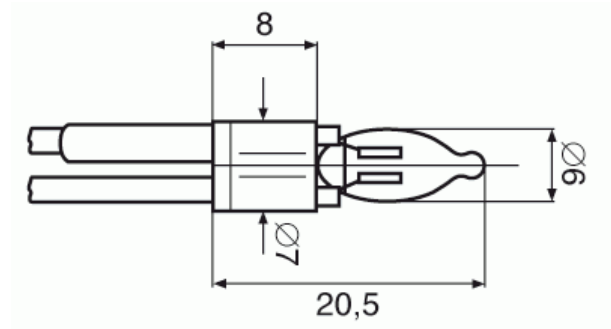

Signalling various units

TCP

Light indicator with little encumbrance.

Working voltage	6V ; 12V ; 24V ; 48V ; 110V ; 250V ; 400V
Max temperature	90°C ; 120°C ; 150°C
Lamp type	incandescent lamp ; neon/fluorescent lamp ; LED lamp lamp
Connection way	pvc cable ; silicon cable ; silicon-glass cable
Wire ends	on request
Approvals	CE