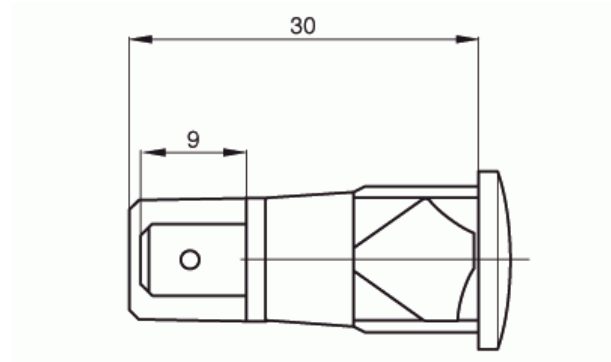

Ø 13mm

TBF/013/SFY

Segnalatore luminoso con innesto autobloccante.
La forma compatta consente un minore ingombro interno.

Working voltage	6V ; 12V ; 24V ; 48V ; 110V ; 250V ; 400V
Max temperature	120°C ; 150°C
Hole diameter	13mm +0,25-0
Panel thickness	from 0,8mm to 2mm
Way of locking on the panel	self locking
Lamp type	incandescent lamp ; neon/fluorescent lamp ; LED lamp lamp
Connection way	male faston 6,3x0,8mm ; male faston 4,8x0,8mm
Lens type	suitable for a 13mm hole (lens type: SFY)
Lens – case connection	fixed
Approvals	VDE - UL/CSA - CE